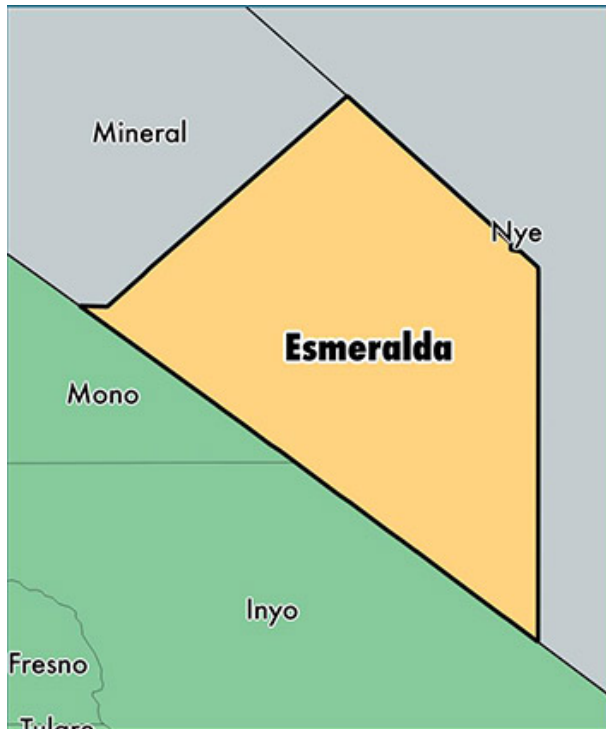

**Esmeralda County, NV
Patented Mining Claims Owned and Held by Summa, LLC
Updated August 2018**

Esmeralda County

Property & Group	Claim Name	MS No.	Parcel No.	Acres	Value
Klondyke 19	Annex No.3	4141	5.87	19.77	Undertermined
Klondyke 19	Golden Spear	4141	5.87	8.60	Undertermined
Klondyke 19	Silver King	4141	5.87	19.63	Undertermined
Klondyke 19	Silver Knight	4141	5.87	12.04	Undertermined